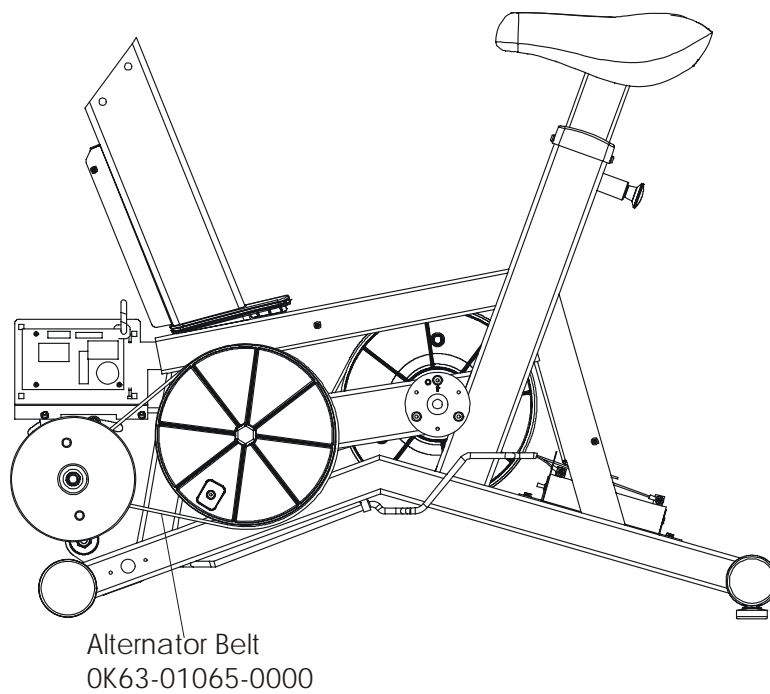

95CW-0XXX-02

S/N CCR100000 and UP

CABLE ASSEMBLY POWER CONTROL TO ALTERNATOR AK63-00029-0001

CABLE ASSEMBLY AK63-00028-0001

LIFE PULSE EXTENSION AK63-00069-0000

CONSOLE TO ACB CABLE AK63-00037-0002

LOWER CONSOLE CABLE AK63-00038-0000